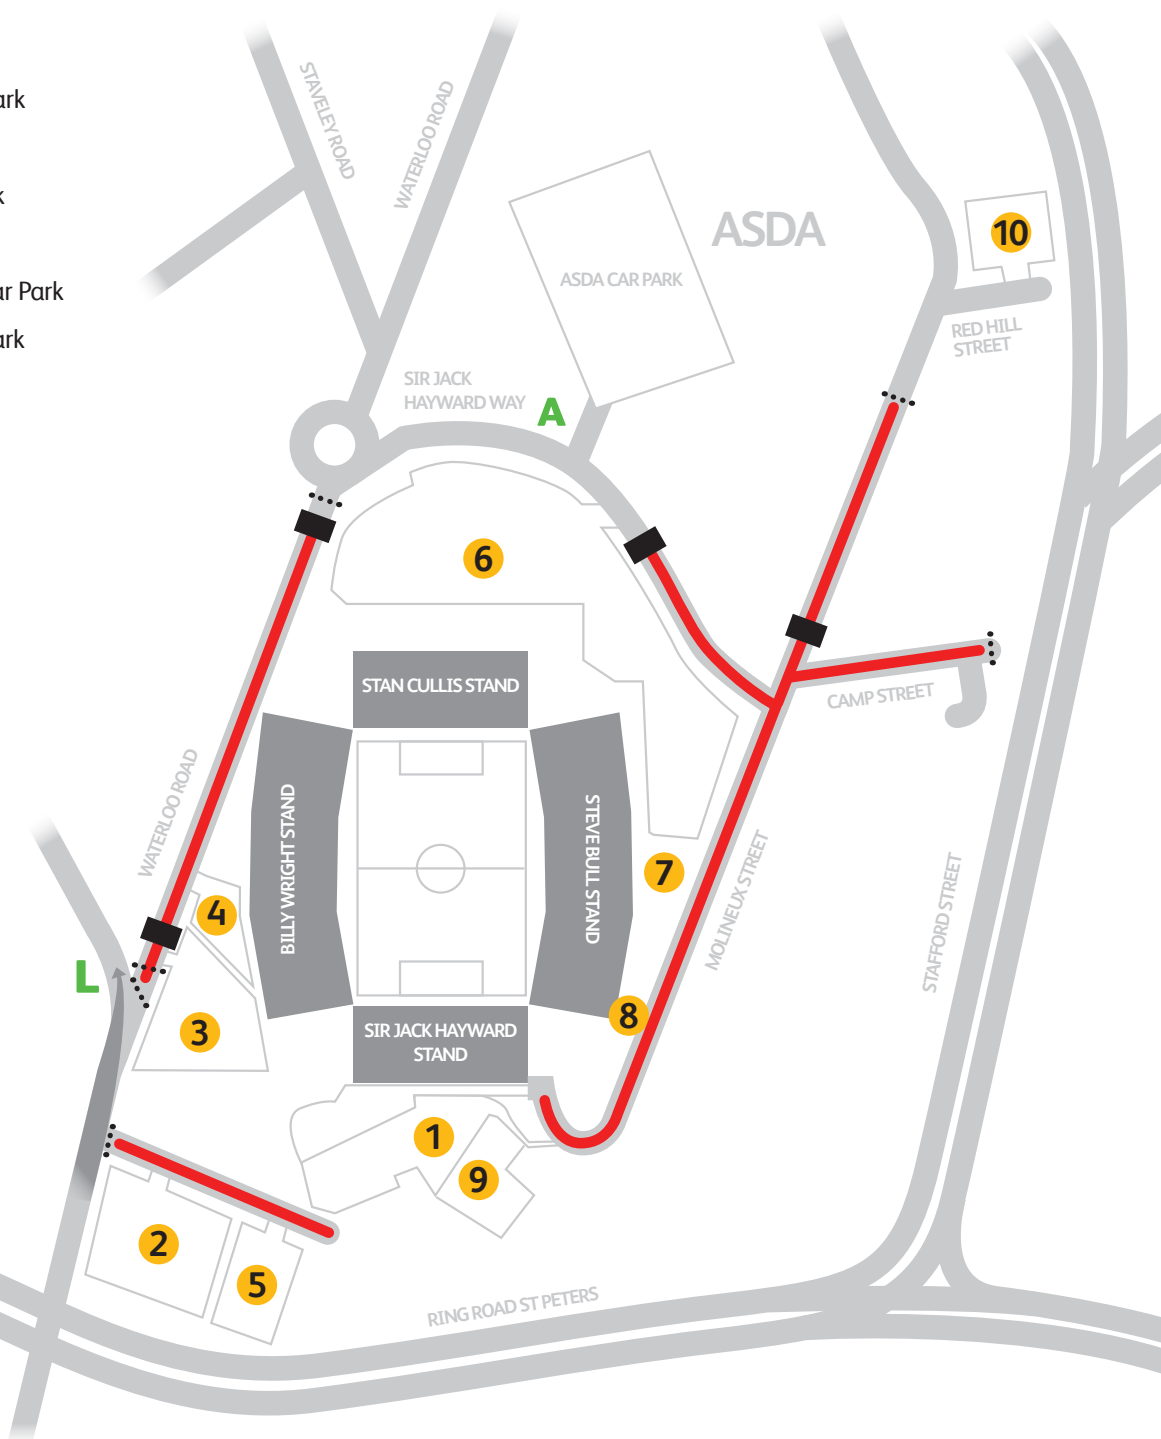

Directions to Molineux & parking facilities

Car Parks

- 1 Sir Jack Hayward Car Park
- 2 Whitmore Hill Car Park
- 3 Waterloo Road Car Park
- 4 Directors Car Park
- 5 Whitmore Hill Upper Car Park
- 6 Stan Cullis Stand Car Park
- 7 Steve Bull Car Park
- 8 University Car Park
- 9 The Wanderer Car Park
- 10 Red Hill Street Car Park

Some car parks are closed or have restricted access on match days.

Pre-Match Safety Measures

- Vehicle Blocks
- Closed Road / No Parking at any time
- A Access to ASDA Car Park Only
- ⋯ Barriers
- L Left Turn Only