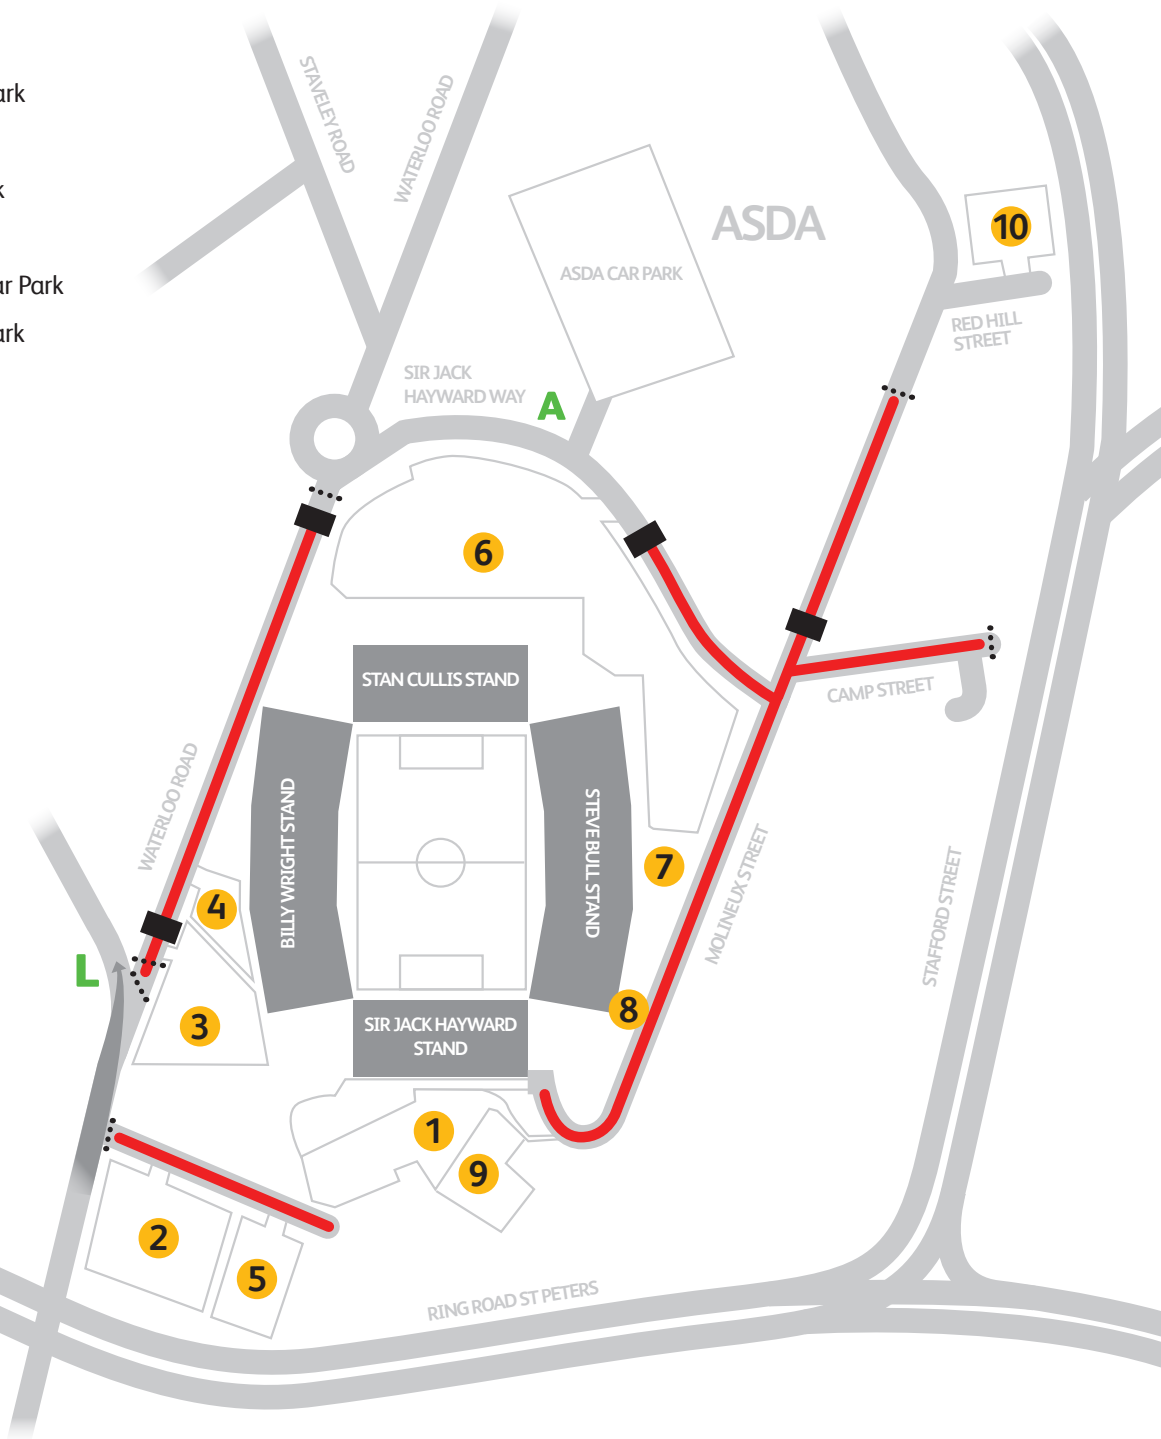

Directions to Molineux & parking facilities

Car Parks

- 1 Sir Jack Hayward Car Park
- 2 Whitmore Hill Car Park
- 3 Waterloo Road Car Park
- 4 Directors Car Park
- 5 Whitmore Hill Upper Car Park
- 6 Stan Cullis Stand Car Park
- 7 Steve Bull Car Park
- 8 University Car Park
- 9 The Wanderer Car Park
- 10 Red Hill Street Car Park

Some car parks are closed or have restricted access on match days.

Pre-Match Safety Measures

- Vehicle Blocks
- Closed Road / No Parking at any time
- A Access to ASDA Car Park Only
- ⋯ Barriers
- L Left Turn Only