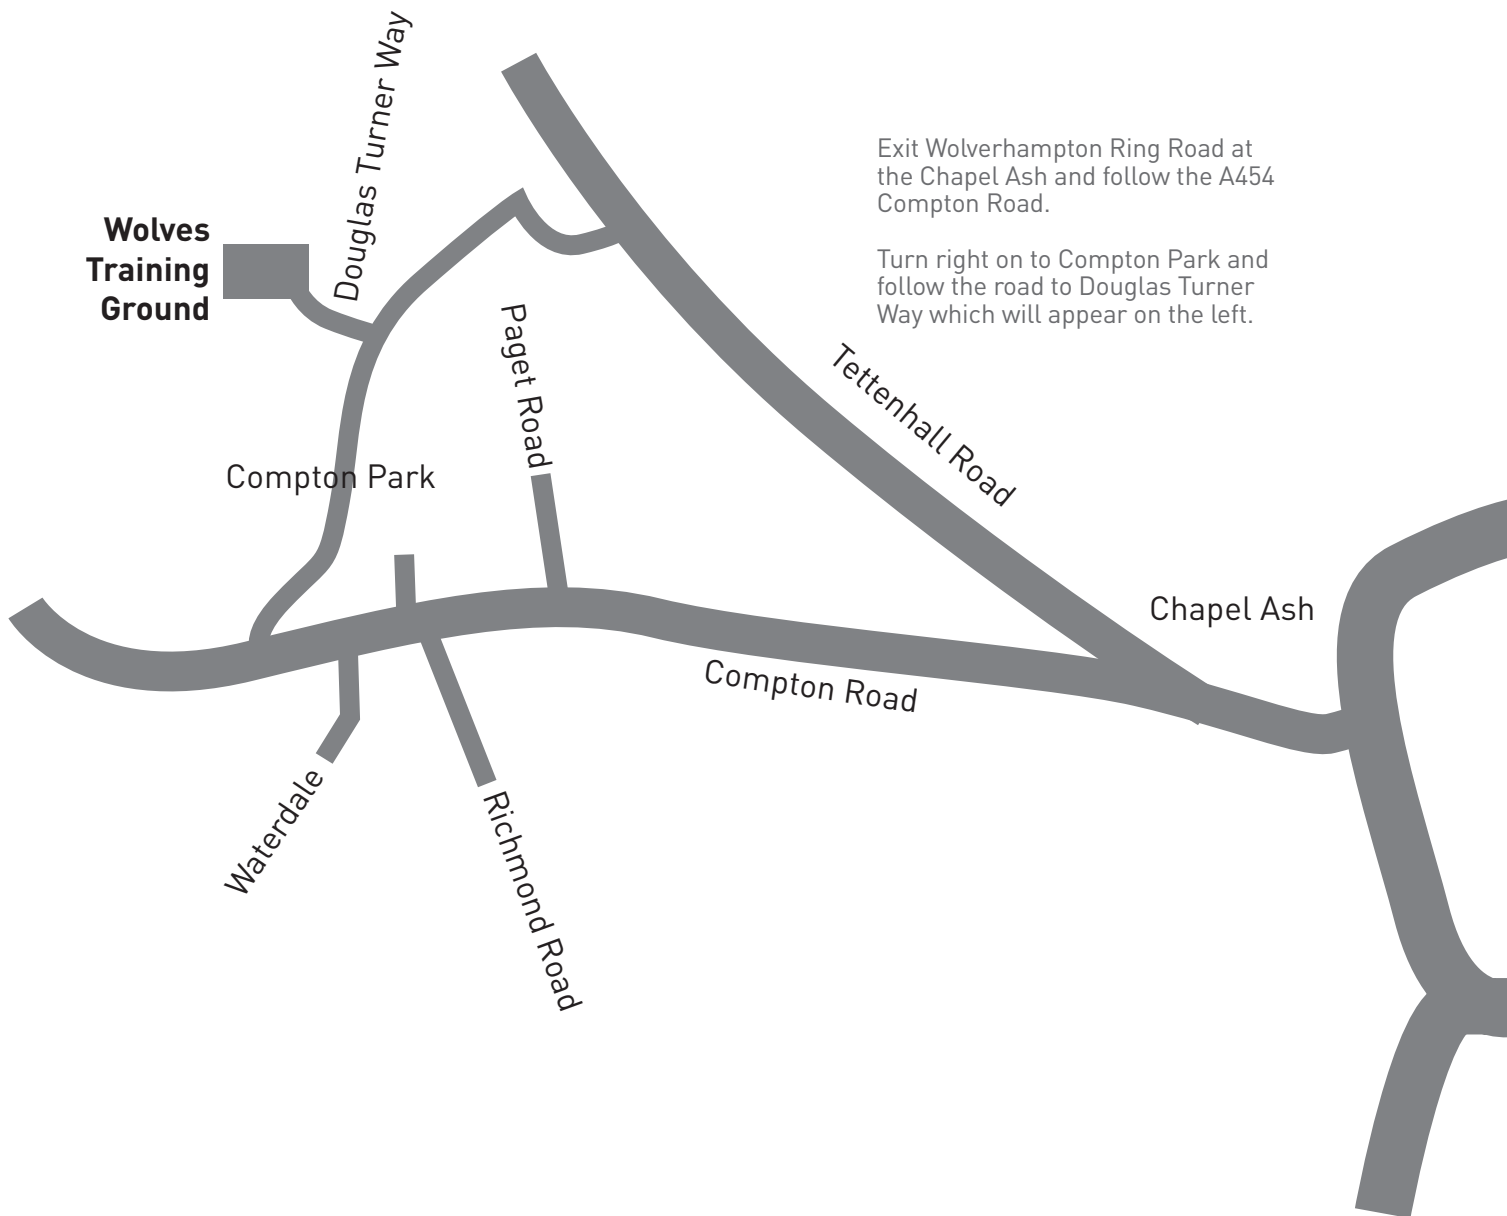

# WOLVERHAMPTON WANDERERS FC

Wolves Training Ground  
Douglas Turner Way  
Compton  
Wolverhampton  
WV3 9DU

Website: [www.wolves.co.uk](http://www.wolves.co.uk)

Exit Wolverhampton Ring Road at the Chapel Ash and follow the A454 Compton Road.

Turn right on to Compton Park and follow the road to Douglas Turner Way which will appear on the left.